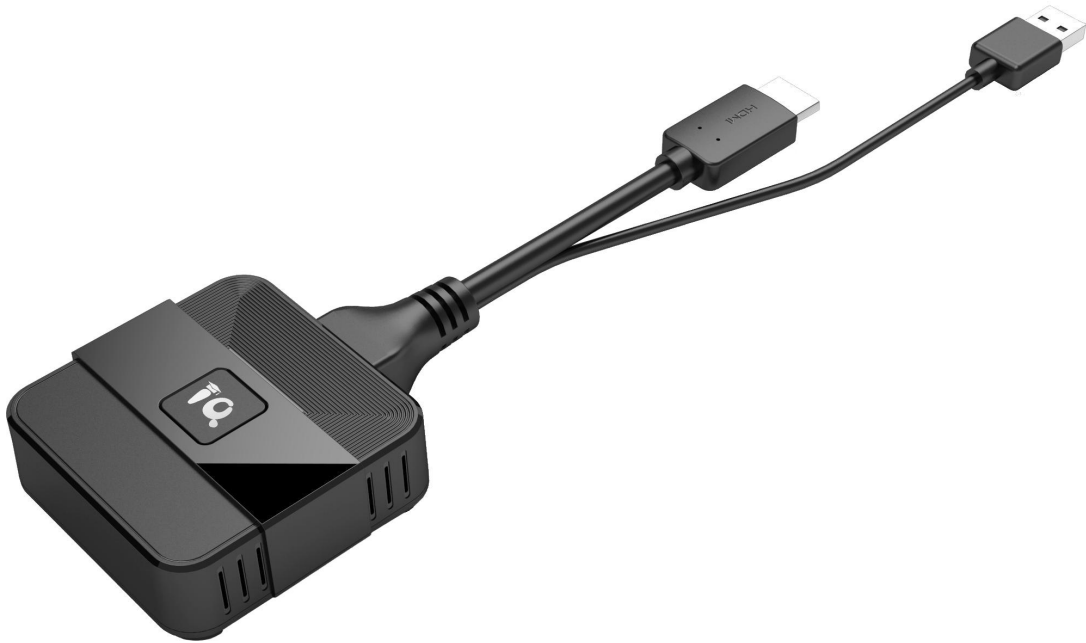

IQShare WP40

Interfaces

- ① Audio
- ② LAN
- ③ HDMI interface
- ④ USB interface
- ⑤ USB interface
- ⑥ DC Power Jack
- ⑦ Reset

Dimension (Unit: mm)

IQShare Button HDMI (Optional)

Specifications

Name	IQShare Button
Model	H1
Touch Back Control	10 Points (Windows) Mouse Mode(Linux, Mac, Chrome)
Wireless Transmission Protocol	IEEE 802.11 a/g/n/ac
Wireless Transmission Band	2.4 GHz & 5 GHz (dual band WIFI)
Input Resolution	1080P @60fps
Authentication Protocol	WPA2-PSK
Security(encryption)	AES
Supported system	Windows7/8/10, Mac OS, Chrome OS, Android, Linux
Cable	USB Type A, HDMI Cable
Dimension(W*H*D)(mm)	64*275*20
Weight	86.6g

IQShare Button USB-B (Optional)

Specifications

Name	IQShare Button
Model	U2(V2.0)
Touch Back Control	10 Points (Windows) Mouse Mode(Mac)
Wireless Transmission Protocol	IEEE 802.11 a/g/n/ac
Wireless Transmission Band	2.4 GHz & 5 GHz (dual band WIFI)
Input resolution	1080P@30fps
Authentication Protocol	WPA2-PSK
Security(encryption)	AES
Supported system	Windows 7/8/10 , Mac 8.0 and above
Cable	USB Type B, USB Cable
Dimension(mm)	73*185*35mm
Weight	80g±2g

IQShare Button USB-C (Optional)

Specifications

Name	IQShare Button
Model	C3 Pro
Touch Back Control	10 Points (Windows) Mouse Mode(Linux, Mac, Chrome)
Wireless transmission protocol	802.11 a/b/g/n/ac
Wireless Transmission Band	2.4 GHz & 5 GHz (dual band WIFI)
Input resolution	4K@30fps
Authentication Protocol	WPA2-PSK
Security(encryption)	AES
Supported system	Windows7/8/10, Mac OS, Chrome OS, Android, Linux
Cable	USB Type C(With DisplayPort Alternate Mode), Type C Cable
Dimension(W*H*D)(mm)	175*58*17
Weight	80g±2g