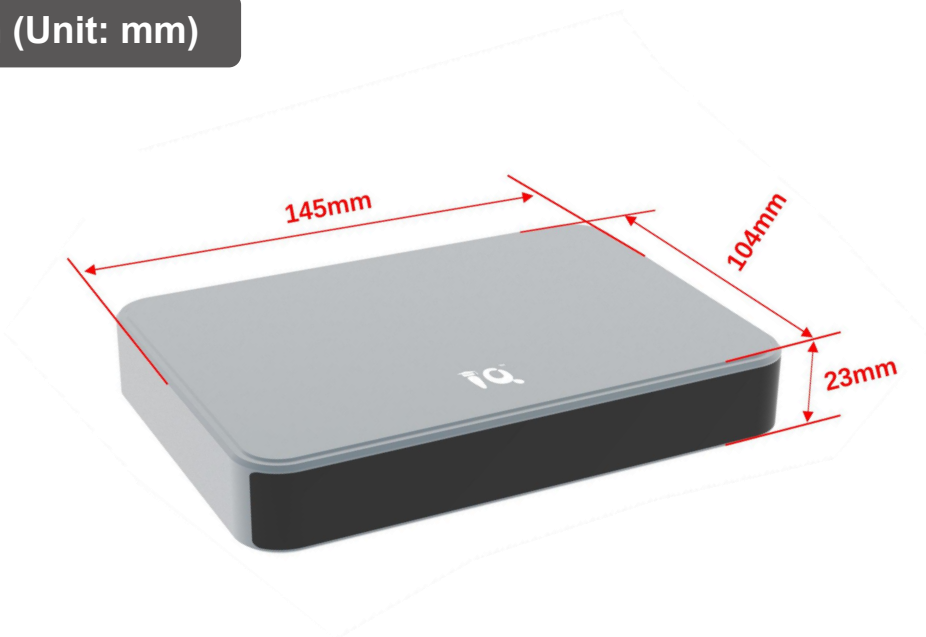

IQShare --- Wireless Presentation System

Specifications

Name	IQShare
Model	WP40
Video Outputs	HDMI 1.4, comply with HDCP
Frame Rate	Up to 60 fps depending on environment (UHD)
Output Resolution	Max 3840*2160P(4K)
Input Resolution (wireless transmission)	Max 3840*2160P(4K)
Simultaneous Connections(Buttons)	8 pcs
Max. Display Windows	4 pcs
Audio	Stereo, Radio quality 16bits 48KHz
Wireless Transmission Band	2.4 GHz & 5 GHz (dual band WIFI)
Wireless Transmission Protocol	IEEE 802.11 a/g/n/ac

IQShare --- Wireless Presentation System

Data rate Wireless	Up to 800Mb
Authentication Protocol	WPA2-PSK(Pre-Share Key)
Security(encryption)	AES
Support OS	Windows7/8/10, Mac OS, Chrome OS, Android, Linux, IOS 8.0 and above
Receiving Distance	Max. 35m between IQShare Box and IQShare Button
Operating Temperature	-10°~ 65°
IQShare Box	
Model	WP40
Interface	HDMI OUT 1.4*1, USB*2, RJ45*1, Earphone*1, DC Power Jack*1
System	Android 9.0
Main Frequency	1.1GHz-1.5GHz
Cores	4*Cortex-A53
RAM	2G
ROM	8G
Power Supply	DC5V, 2A
Power Consumption	24W
Dimension(W*H*D)(mm)	145*104*23
Weight	260g
Others	
1	Support Airplay
2	Support port 100/1000 Base-T
3	Can work with interactive touch screen (can display and touch by no need to connect cable)

IQShare WP40

Interfaces

- ① Audio
- ② LAN
- ③ HDMI interface
- ④ USB interface
- ⑤ USB interface
- ⑥ DC Power Jack
- ⑦ Reset

Dimension (Unit: mm)

IQShare Button HDMI (Optional)

Specifications

Name	IQShare Button
Model	H1
Touch Back Control	10 Points (Windows) Mouse Mode(Linux, Mac, Chrome)
Wireless Transmission Protocol	IEEE 802.11 a/g/n/ac
Wireless Transmission Band	2.4 GHz & 5 GHz (dual band WIFI)
Input Resolution	1080P @60fps
Authentication Protocol	WPA2-PSK
Security(encryption)	AES
Supported system	Windows7/8/10, Mac OS, Chrome OS, Android, Linux
Cable	USB Type A, HDMI Cable
Dimension(W*H*D)(mm)	64*275*20
Weight	86.6g