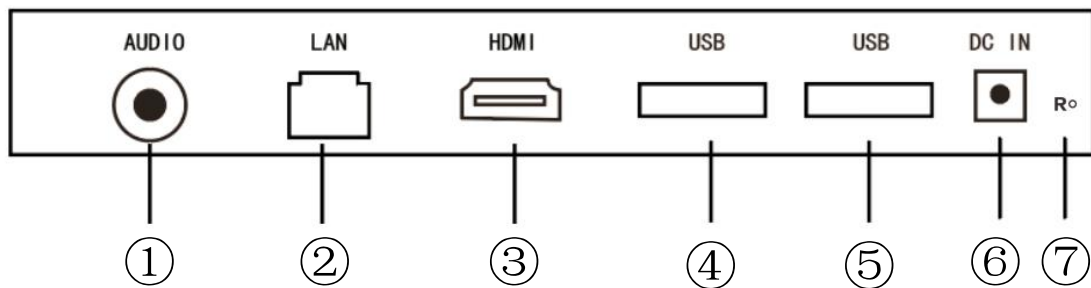

IQShare --- Wireless Presentation System

Specifications

Name	IQShare
Model	WP40
Video Outputs	HDMI 1.4, comply with HDCP
Frame Rate	Up to 60 fps depending on environment (UHD)
Output Resolution	Max 3840*2160P(4K)
Input Resolution (wireless transmission)	Max 3840*2160P(4K)
Simultaneous Connections(Buttons)	8 pcs
Max. Display Windows	4 pcs
Audio	Stereo, Radio quality 16bits 48KHz
Wireless Transmission Band	2.4 GHz & 5 GHz (dual band WIFI)
Wireless Transmission Protocol	IEEE 802.11 a/g/n/ac

IQShare WP40

Interfaces

- ① Audio
- ② LAN
- ③ HDMI interface
- ④ USB interface
- ⑤ USB interface
- ⑥ DC Power Jack
- ⑦ Reset

Dimension (Unit: mm)

IQShare Button HDMI (Optional)

Specifications

Name	IQShare Button
Model	H1
Touch Back Control	10 Points (Windows) Mouse Mode(Linux, Mac, Chrome)
Wireless Transmission Protocol	IEEE 802.11 a/g/n/ac
Wireless Transmission Band	2.4 GHz & 5 GHz (dual band WIFI)
Input Resolution	1080P @60fps
Authentication Protocol	WPA2-PSK
Security(encryption)	AES
Supported system	Windows7/8/10, Mac OS, Chrome OS, Android, Linux
Cable	USB Type A, HDMI Cable
Dimension(W*H*D)(mm)	64*275*20
Weight	86.6g

IQShare Button USB-C (Optional)

Specifications

Name	IQShare Button
Model	C3 Pro
Touch Back Control	10 Points (Windows) Mouse Mode(Linux, Mac, Chrome)
Wireless transmission protocol	802.11 a/b/g/n/ac
Wireless Transmission Band	2.4 GHz & 5 GHz (dual band WIFI)
Input resolution	4K@30fps
Authentication Protocol	WPA2-PSK
Security(encryption)	AES
Supported system	Windows7/8/10, Mac OS, Chrome OS, Android, Linux
Cable	USB Type C(With DisplayPort Alternate Mode), Type C Cable
Dimension(W*H*D)(mm)	175*58*17
Weight	80g±2g