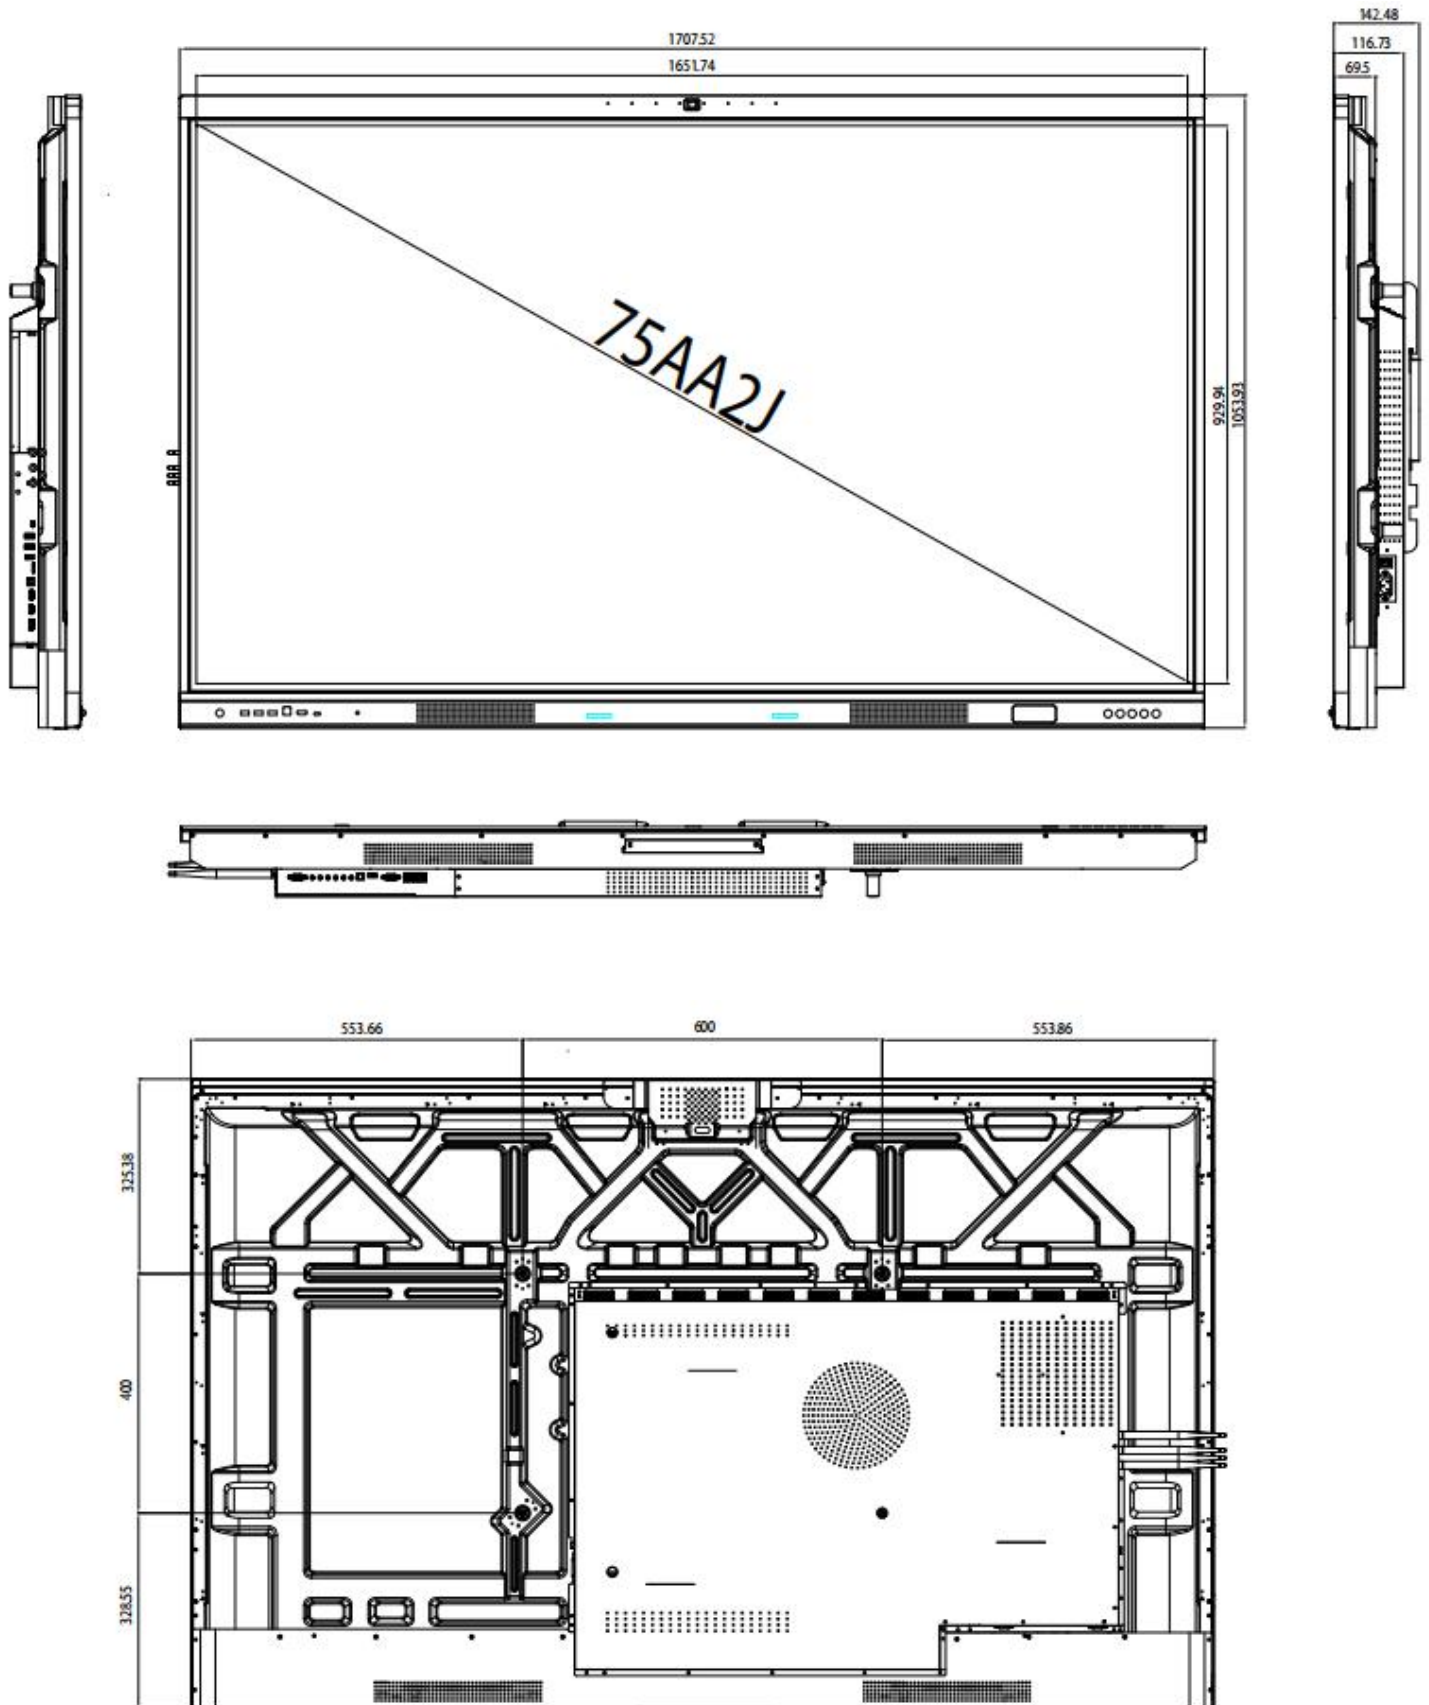

Display

Model	LE065MD	LE075MD	LE086MD
Diagonal Size	65"	75"	86"
Brightness	350cd/m ²		
Contrast Ratio	1200: 1	1600: 1	
Panel Type	TFT		
Backlight	Direct LED (DLED)		
Resolution	4K UHD (3840*2160)		
Display Ratio	16:9		
Response Rate	8ms (typ.)		
Refreshing Frequency	60Hz		
Viewing Angle	178° (H), 178° (V)		
Backlight Life Time	50,000 hrs		
Display Colors	10bit(1.07B)		
Glass	4mm Tempered Glass with Anti-Glare coating (MOHS 7)		
Dynamic Contrast Ratio	5000: 1		

Power

	65"	75"	86"
Voltage	100V~240V AC 50 / 60Hz		
Maximum Power	≤350W	≤400W	≤450W
Standby Power	≤0.5W		

Physical Specifications

	65"	75"	86"
Net Weight	40Kg ± 1.5 Kg	56Kg ± 1.5 Kg	66Kg ± 1.5 Kg
Gross Weight	46Kg ± 1.5 Kg	70Kg ± 1.5Kg	81Kg ± 1.5Kg
Product Size (mm) (W*H*D)	1485*929*117	1707*1054*117	1953*1192*117
Packing Size (mm) (W*H*D)	1576*980*200	1800*1125*200	2044*1262*200
VESA Hole Position (mm)	4-M8 screw hole 500*400	4-M8 screw hole 600*400	4-M8 screw hole 800*400

IQTouch TB1300 Pro 65inch Dimension

IQTouch TB1300 Pro 75inch Dimension

IQTouch TB1300 Pro 86inch Dimension