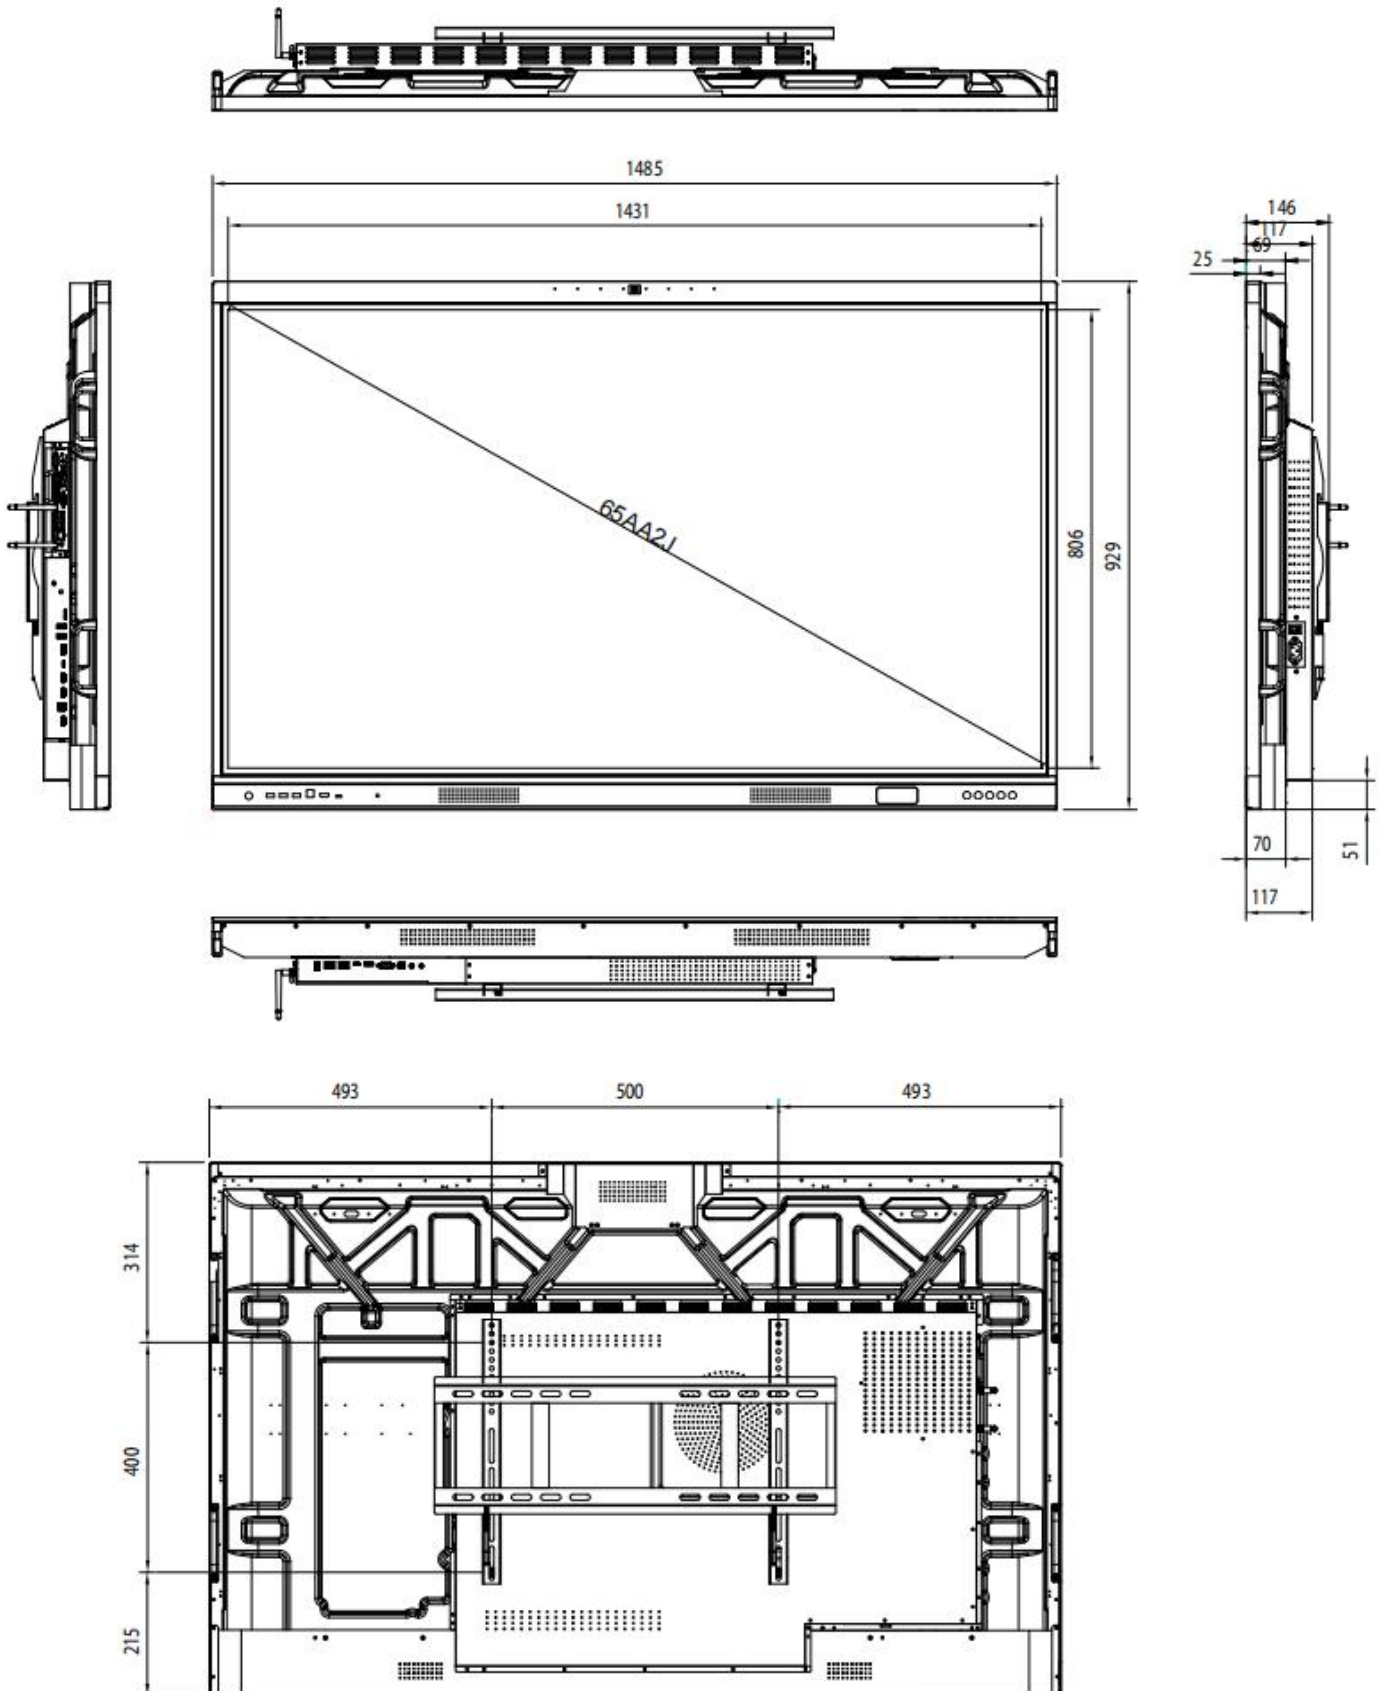

Display

Model	LE065MD	LE075MD	LE086MD
Diagonal Size	65"	75"	86"
Brightness	350cd/m ²		
Contrast Ratio	1200: 1	1600: 1	
Panel Type	TFT		
Backlight	Direct LED (DLED)		
Resolution	4K UHD (3840*2160)		
Display Ratio	16:9		
Response Rate	8ms (typ.)		
Refreshing Frequency	60Hz		
Viewing Angle	178° (H), 178° (V)		
Backlight Life Time	50,000 hrs		
Display Colors	10bit(1.07B)		
Glass	4mm Tempered Glass with Anti-Glare coating (MOHS 7)		
Dynamic Contrast Ratio	5000: 1		

Power

	65"	75"	86"
Voltage	100V~240V AC 50 / 60Hz		
Maximum Power	≤350W	≤400W	≤450W
Standby Power	≤0.5W		

Physical Specifications

	65"	75"	86"
Net Weight	40Kg ± 1.5 Kg	56Kg ± 1.5 Kg	66Kg ± 1.5 Kg
Gross Weight	46Kg ± 1.5 Kg	70Kg ± 1.5Kg	81Kg ± 1.5Kg
Product Size (mm) (W*H*D)	1485*929*117	1707*1054*117	1953*1192*117
Packing Size (mm) (W*H*D)	1576*980*200	1800*1125*200	2044*1262*200
VESA Hole Position (mm)	4-M8 screw hole 500*400	4-M8 screw hole 600*400	4-M8 screw hole 800*400

IQTouch TB1300 Pro 65inch Dimension

IQTouch TB1300 Pro 75inch Dimension

IQTouch TB1300 Pro 86inch Dimension